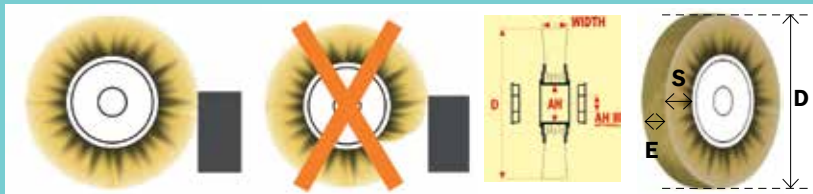

In case you require a smaller AH (AHII) than the brush originally has, we provide optional reducer plates.